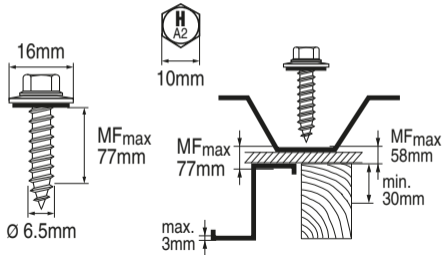

S-MP 53S 6.5x88

85334

Rostfrei / Inox / Stainless A2